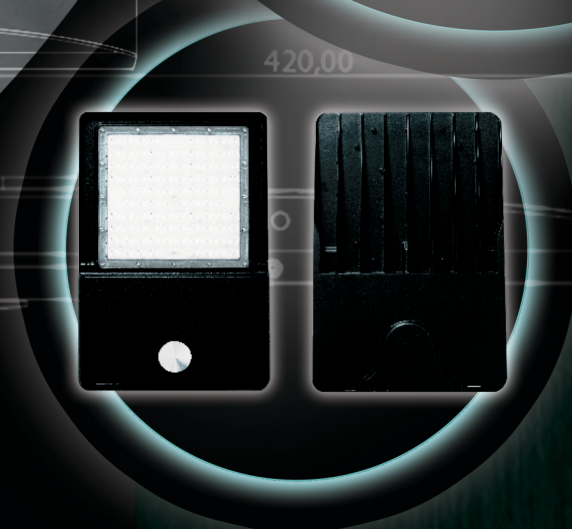

# OPTIMUS

ULTRA AREA LUMINAIRE

FUTURE-PROOF AND  
FIELD-CUSTOMIZABLE

LIGHT FORMERS  
SERIES

## FIGHT THE NIGHT FEATURES

The Optimus Series provides supreme flexibility and unmatched service life in area lighting applications with innovative design features, including:

- Field-switchable lumen output
- Rotatable optical lenses to maximize performance
- Tool-less access and maintenance of power supply
- Industry-leading lumen efficacy