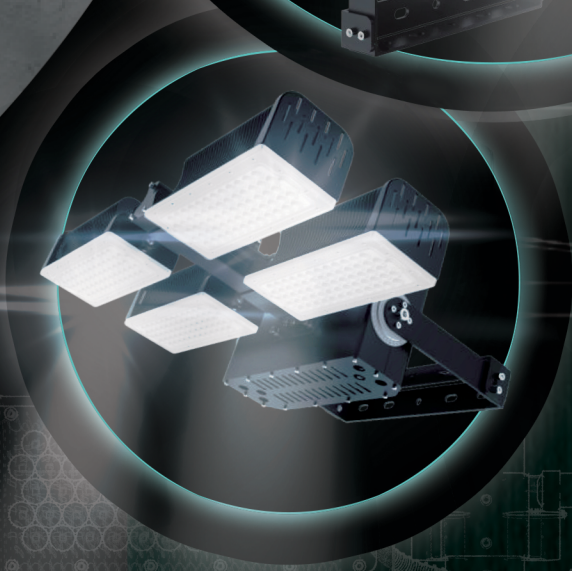

MEGATRON

ULTRA FLOODLIGHT

Introducing the world's most configurable & future-proof LED floodlight system.

- Maximum output of nearly 240,000 lumens
- Fully customizable optics packages
- Unmatched field-adjustability

LIGHT FORMERS

SERIES

LET THERE BE LIGHT APPLICATIONS

The Megatron Series is designed to provide supreme flexibility in site lighting applications, making it the ideal solution for:

- High mast lighting
- Stadium and sports field lighting
- Washlighting & Cityscapes
- Exterior industrial applications