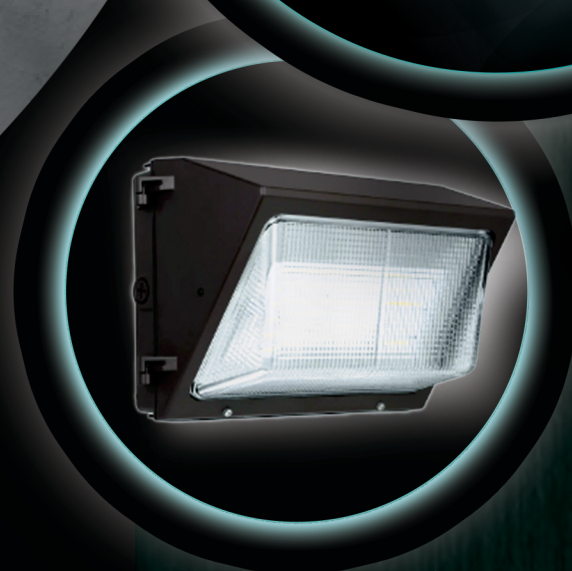

# NIGHTFIGHTER

FORWARD-THROW LUMINAIRE

WEATHER-TIGHT AND  
VANDAL-RESISTANT

LIGHT FORMERS  
SERIES

## LET THERE BE LIGHT FEATURES

The NightFighter Series Wall Pack is an efficient LED replacement for conventional HID wall packs that delivers uniform lighting and long-term savings and quick paybacks for exterior illumination projects.

- Traditional design with forward-throw glass lens
- Emergency battery backup option available
- Custom wattage/lumen packages available
- Two-piece die-cast aluminum construction allows backplate to be mounted to wall with LED module and lens assembly attached separately